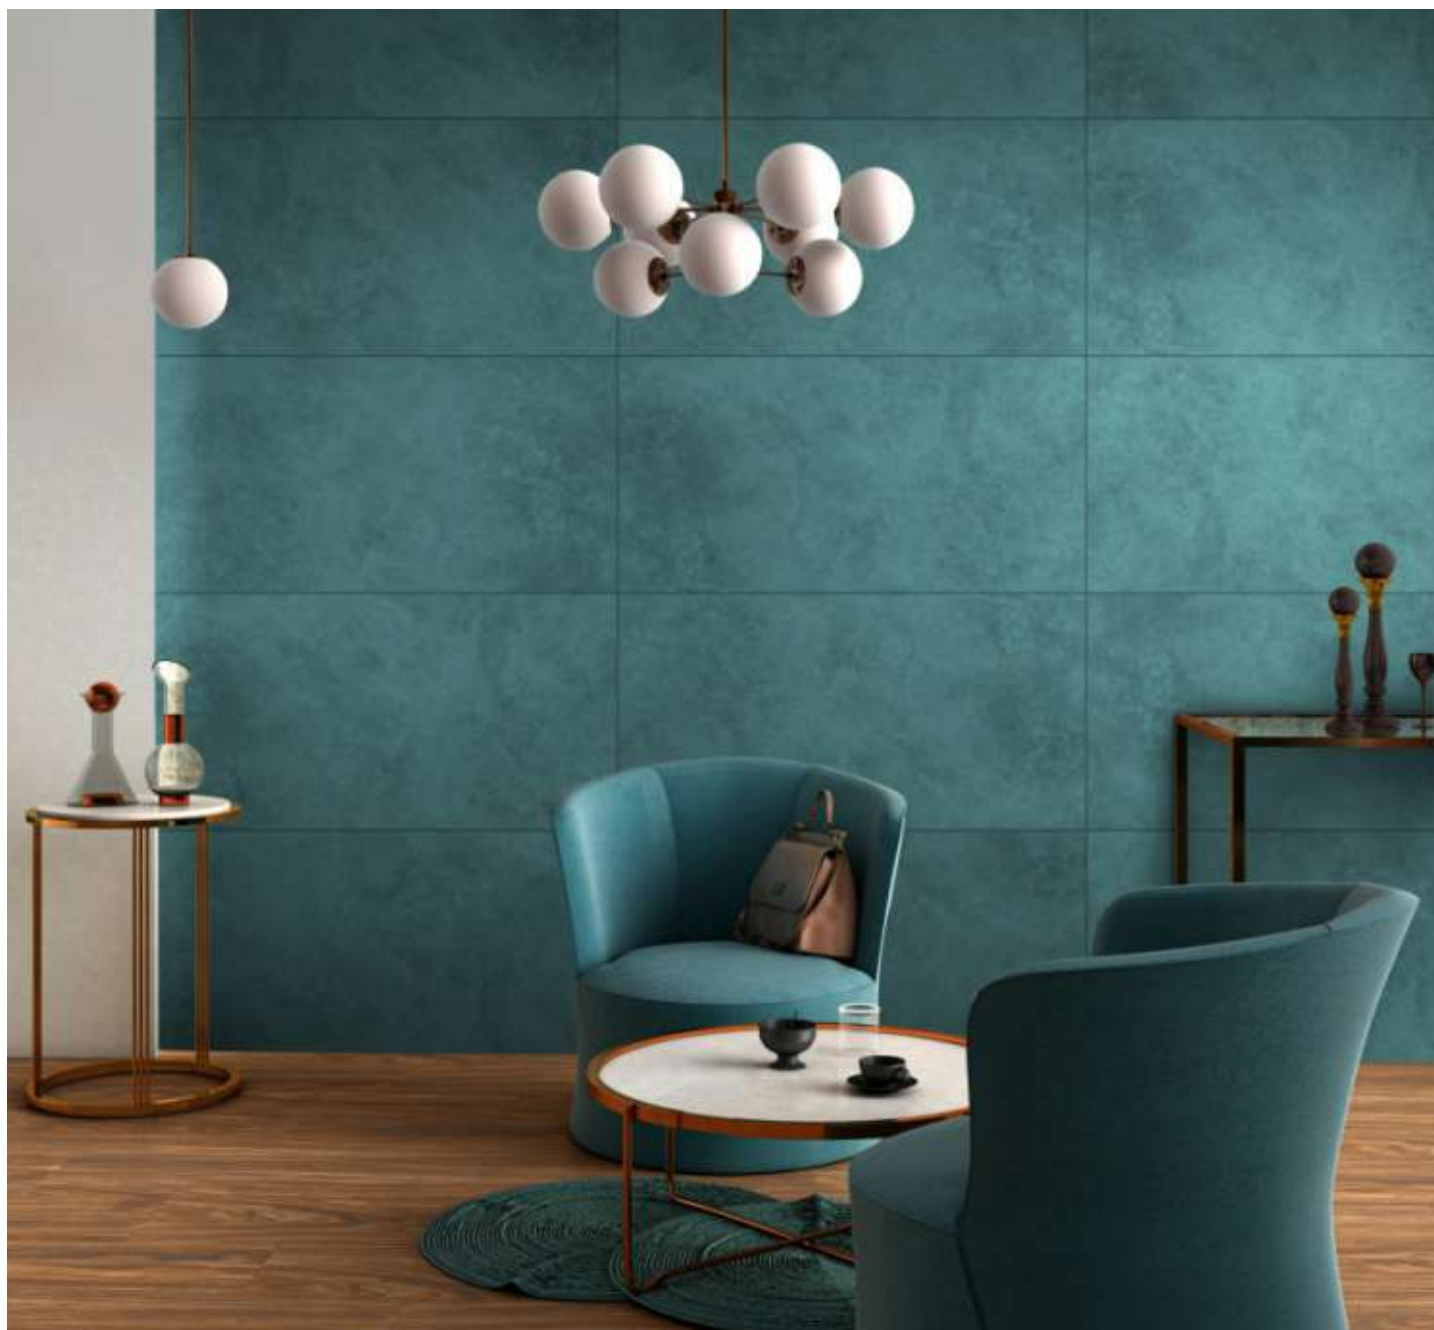

#Elvis Aqua