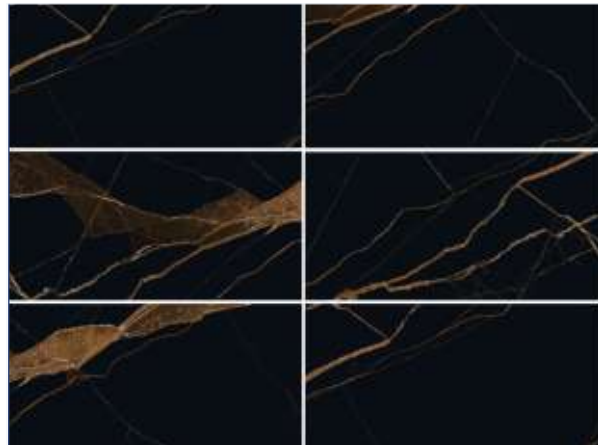

Monoco Grey

●●○ Matt

#Monoco Grey

NEW

Toleda Black Gold Punch

●●● Rustic

6 RANDOM

#Toleda Black Gold Punch