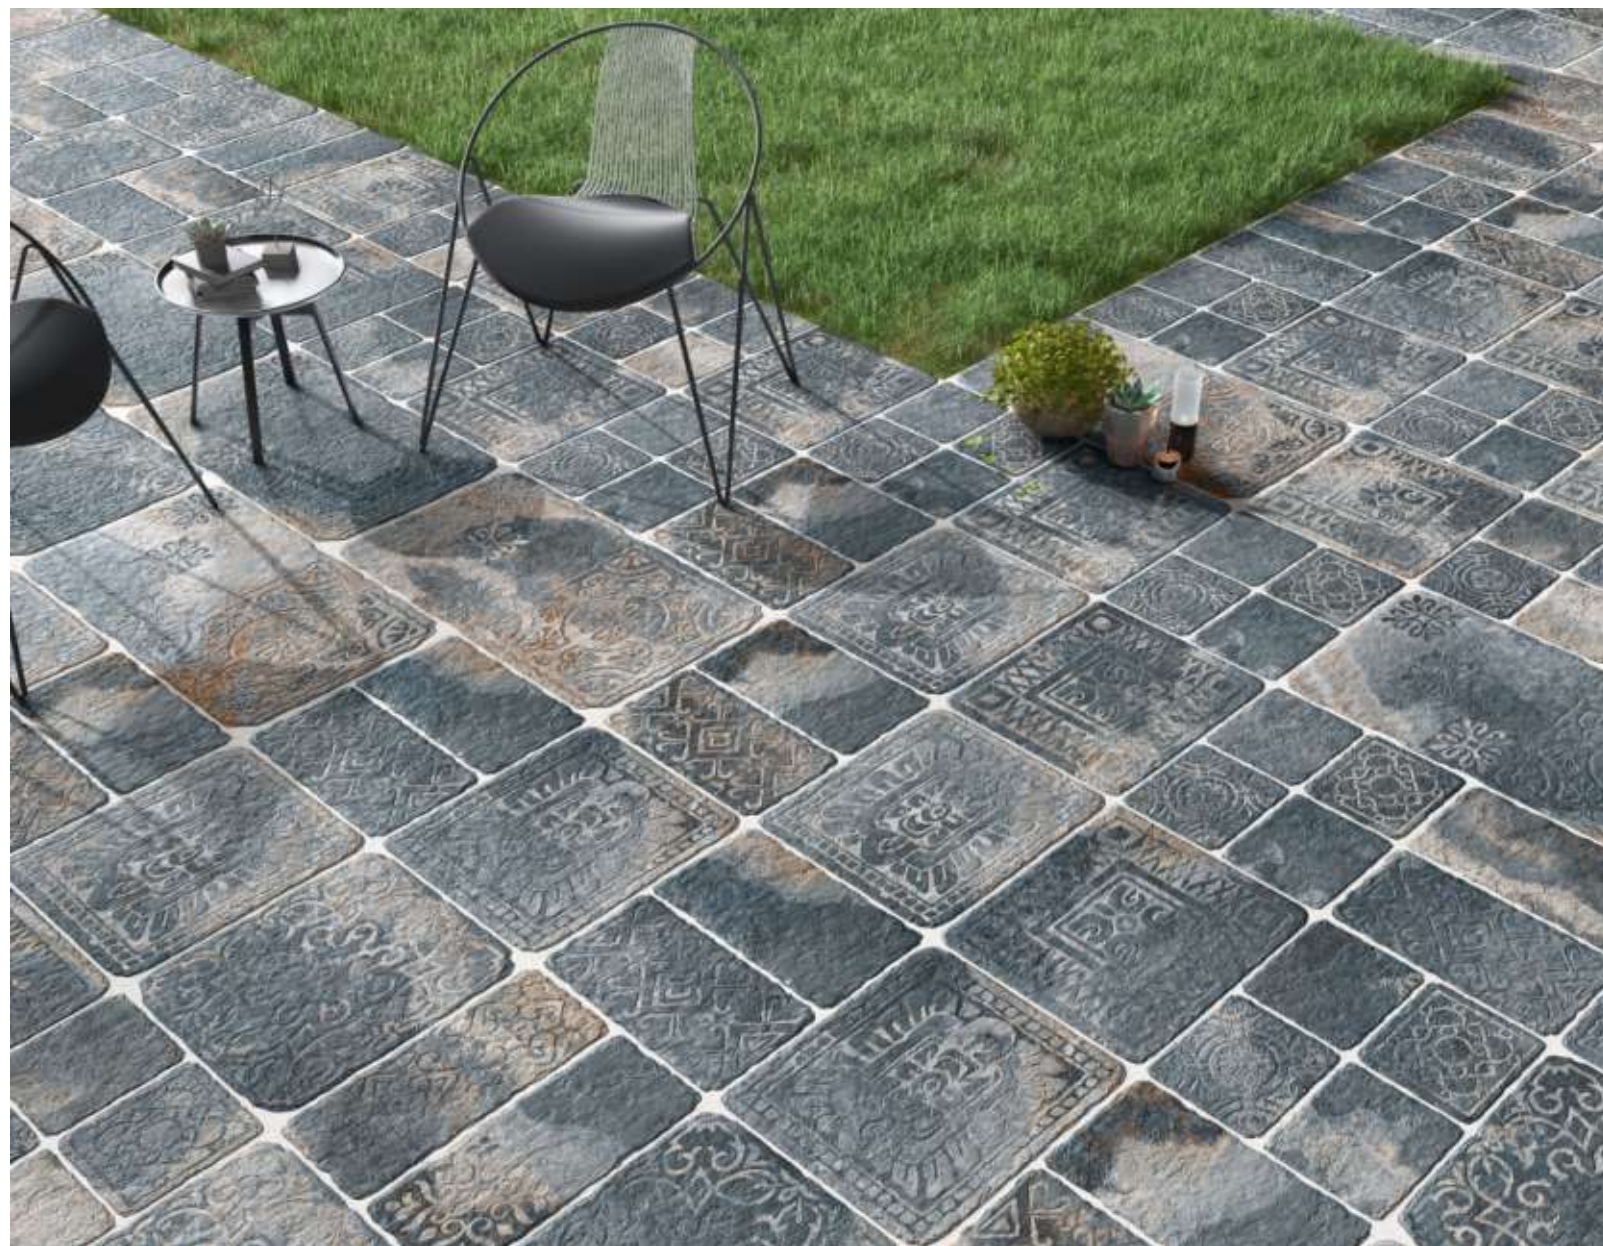

LYON ALL IN ONE VITRIFIED SERIES } 300x600mm

HEAVY DUTY 12MM THICKNESS

Mozi®
Italian

#Lyon Rock