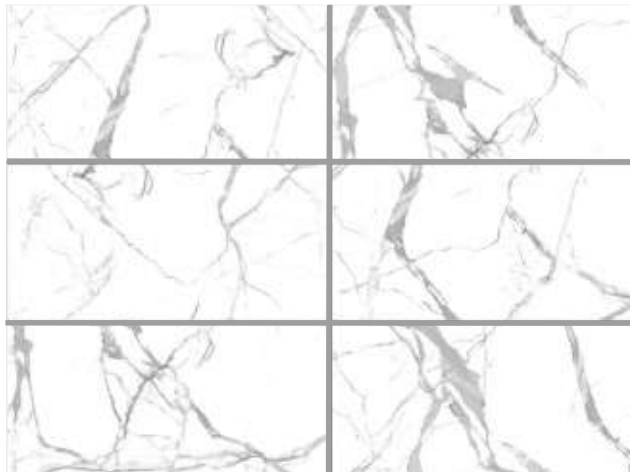

RUSTIC DARK PUNCH SERIES } 600x1200mm

MoziO[®]
Italian

Turin Statuario Punch carving

●●○ Carving

NEW

6 RANDOM

#Turin Statuario Punch carving

RUSTIC DARK } 600x1200mm
PUNCH SERIES