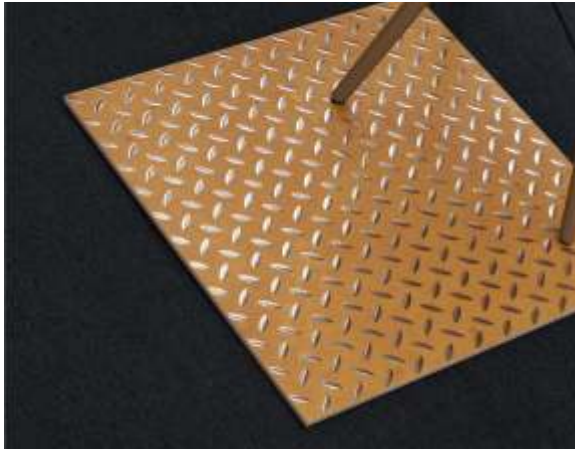

Zurich Iron beige Base

Size (in mm)	Pcs per box	Sqm per box
600x600	4	1.44