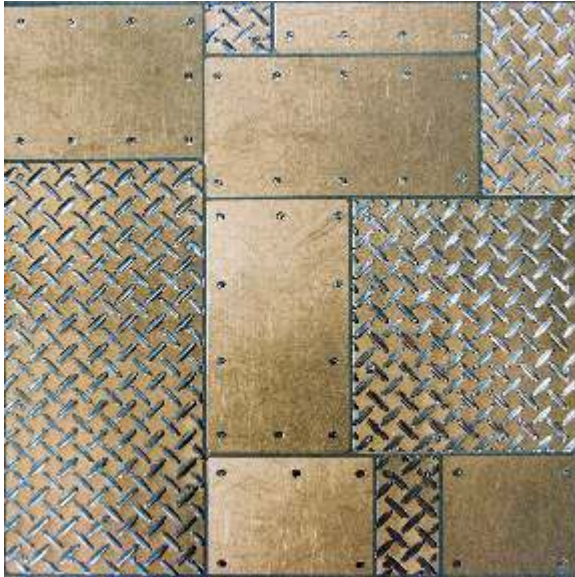

Zurich Beige HLT

Size (in mm)	Pcs per box	Sqm per box
600x600	4	1.44