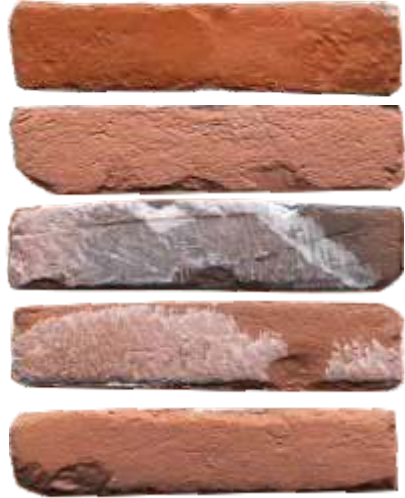

MZ Perth Red Mix