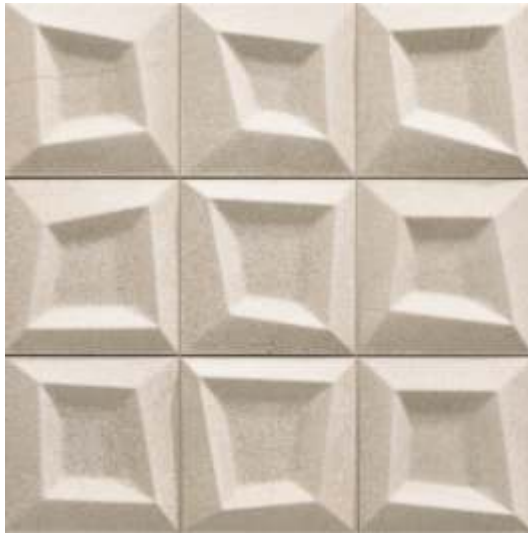

Stonehenge Frame Beige

Size (in mm)	Pcs per box	Sqm per box
333X333	7	0.776223

WALL TILES

GLAZED
VITRIFIED

HI-DEFINITION
DIGITAL TILES

RANDOM

RECTIFICADO