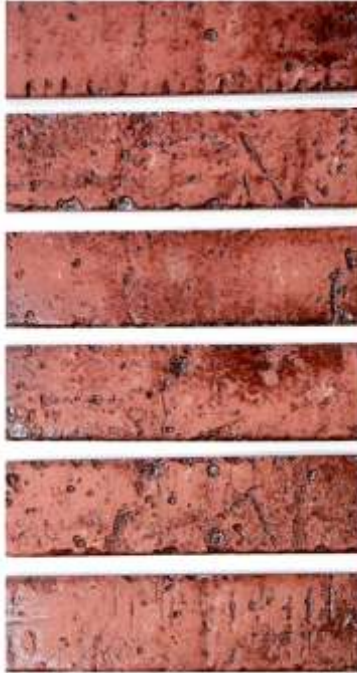

MZ Mali Metallic Red

20+ Random Variations

Size (in mm)	Pcs per box	Sqm per box
60x230	60	0.828

WALL TILES

FLOOR TILES

GLAZED
VITRIFIED

HI-DEFINITION
DIGITAL TILES

RANDOM

RECTIFICADO