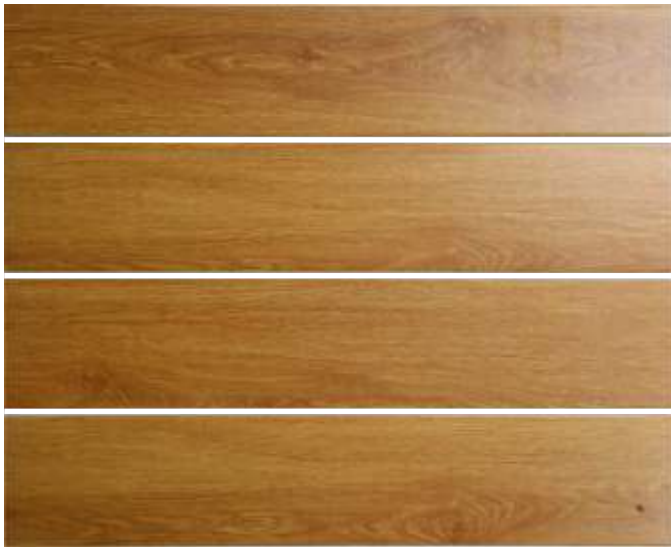

WALL TILES

FLOOR TILES

IDENTIFICATION  
DIGITAL TILES

RANDOM

MZ 63217

Size (in mm)	Pcs per box	Sqm per box
150x800	10	1.2

WALL TILES

FLOOR TILES