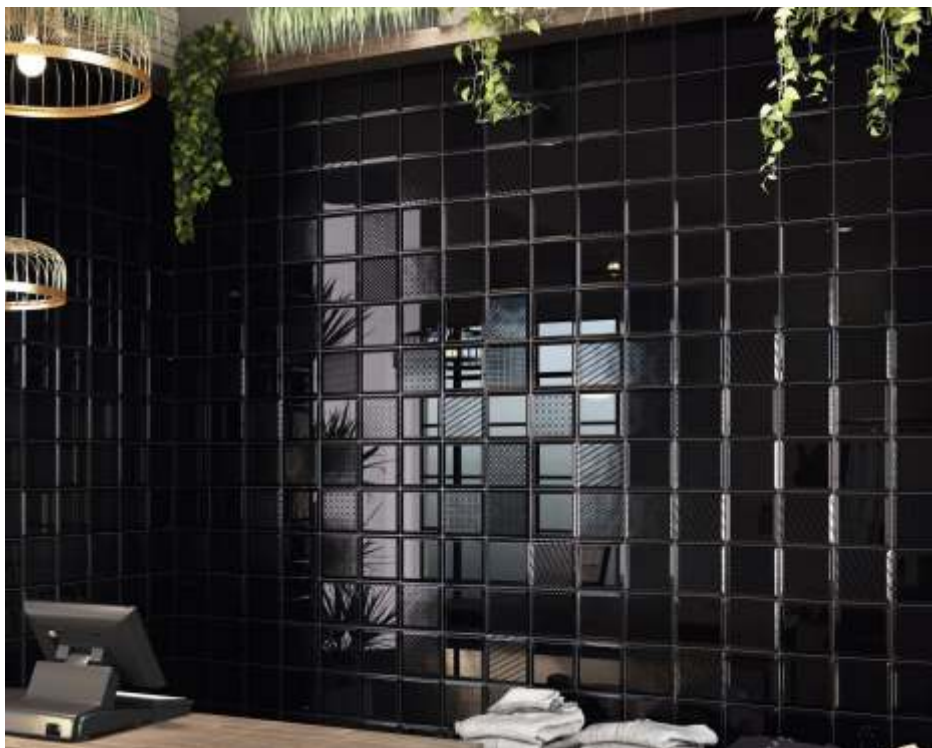

Size (in mm)	Pcs per box	Sqm per box
150x150	24	0.54

Special Glitter Application