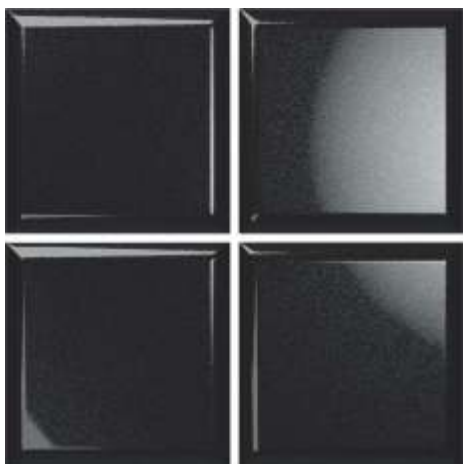

Size (in mm)	Pcs per box	Sqm per box
150x150	24	0.54

Special Glitter Application