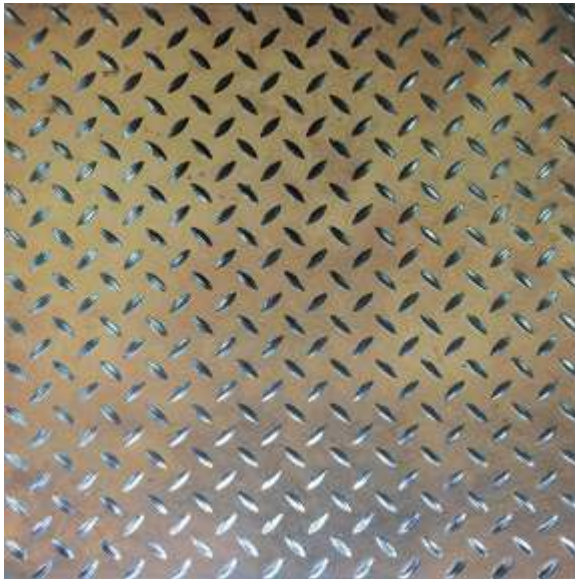

Zurich Iron beige Base

Size (in mm)	Pcs per box	Sqm per box
600x600	4	1.44