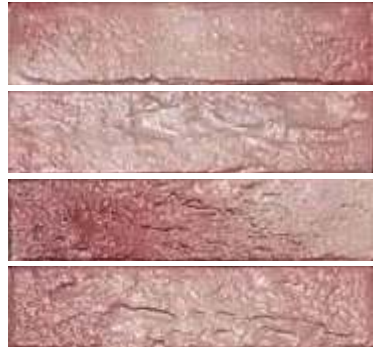

GLAZED  
VITRIFIED

HI-DEFINITION  
DIGITAL TILES

RANDOM

RECTIFICADO

Sofia Green, Sofia Pink, Sofia Blue (Photo of real mockup)

Sofia Green

Sofia Pink

Size (in mm)	Pcs per box	Sqm per box
60x230	50	0.69