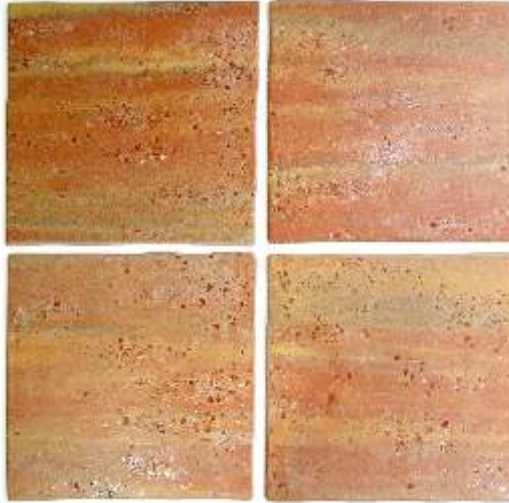

Giaietto Rosso