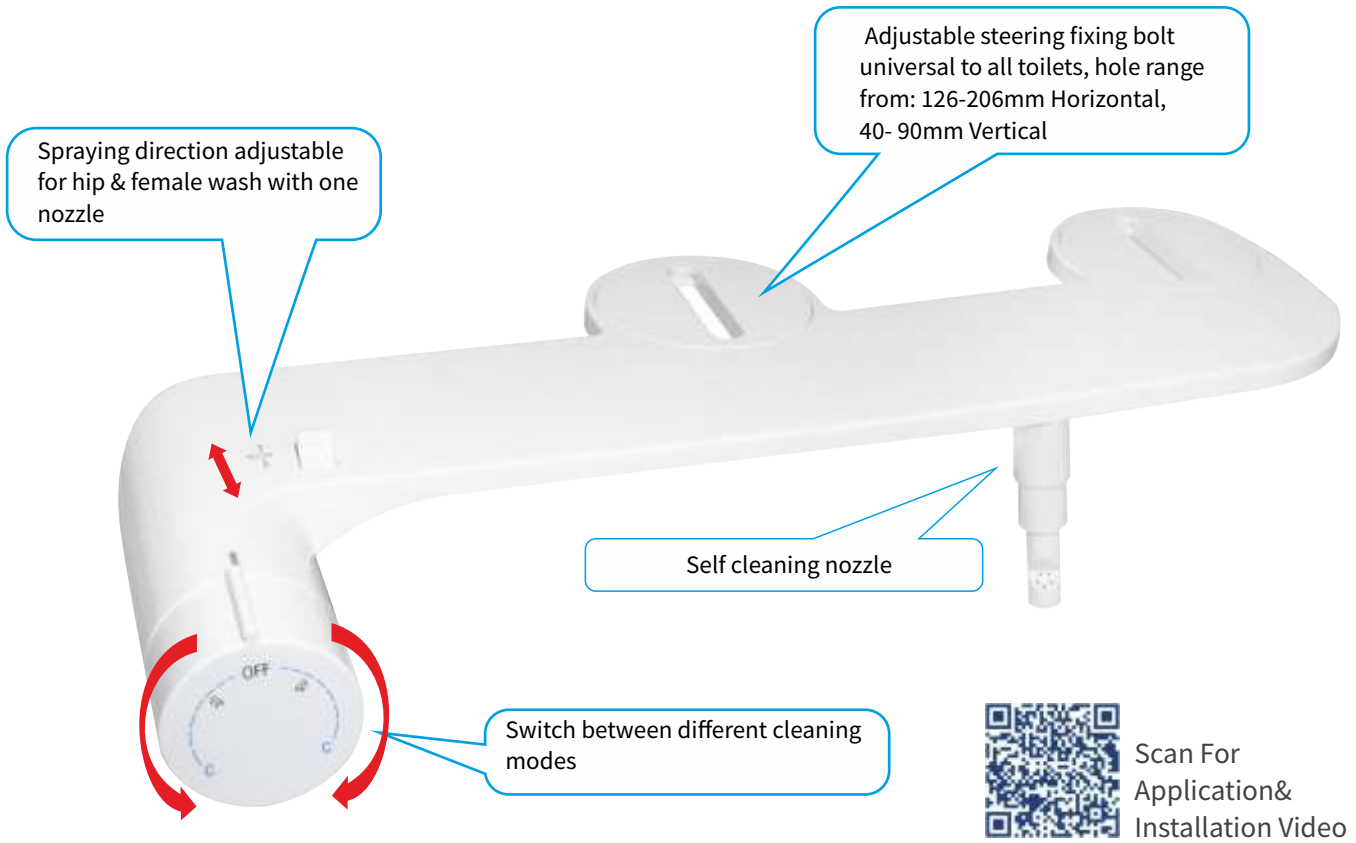

ASIAN PAN

Size : 523x418x176 mm
Anti Bacterial Coating
Product Code : 217

ACCESSORY

POP UP WHITE

Size : 200 mm
Product Code : 218

UNIVERSAL BIDET

UNIVERSAL BIDET

Cold water | Adjustable Pressure | Adjustable Knob Direction | Dual Hip & Female wash
Anti Bacterial Coating
Product Code : 219