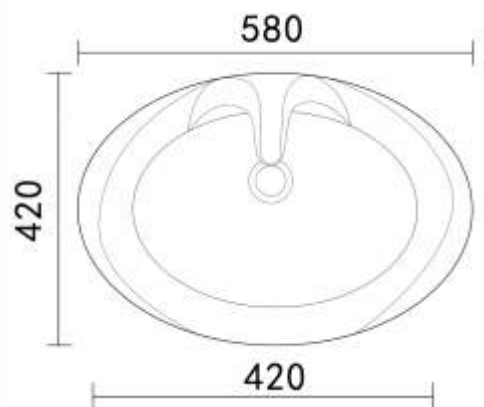

Scan For
Application
Video

BELLA BLACK MATT WITH SENSOR FAUCET

Size:580x420x250mm

Anti Bacterial Coating

Faucet installed inside the basin | Matching Popup

Battery operated faucet for cold water

Product Code : 03