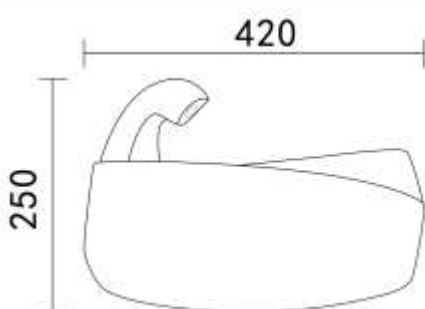

LENO WHITE WITH SENSOR FAUCET

Size:580x420x250mm

Anti Bacterial Coating

Faucet installed inside the basin | Matching Popup

Battery operated faucet for cold water

Product Code : 04