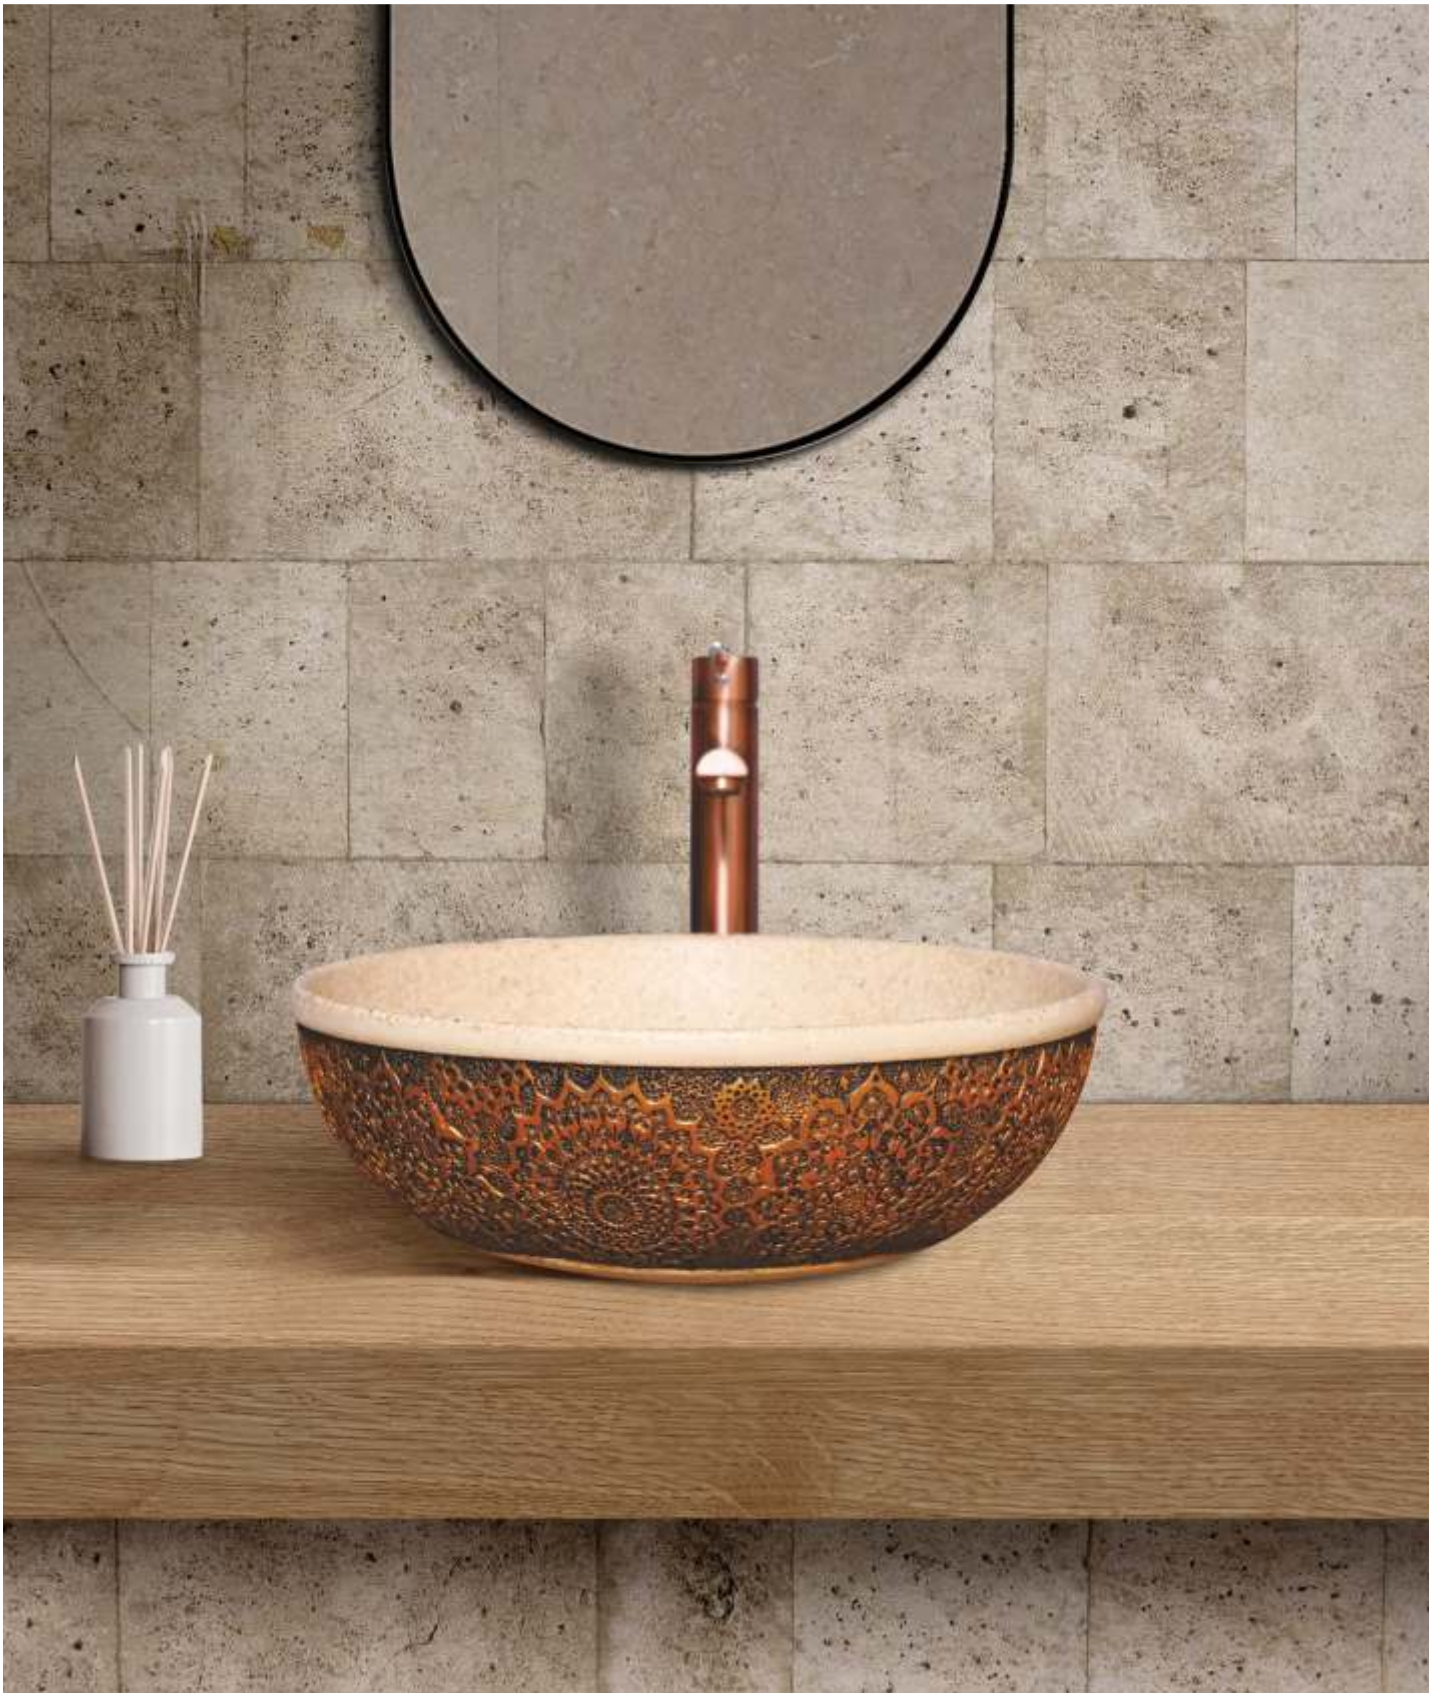

EARL

Size Wash Basin 420x420x140 mm (LBH)

Product Code : 281