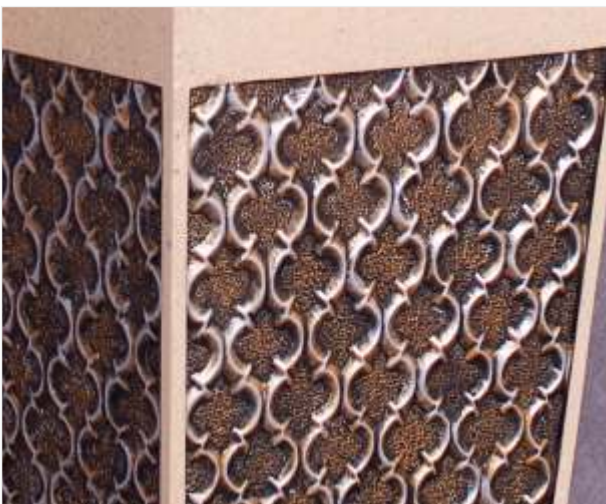

VAXI

Size

Mirror	700x40x500 mm (LBH)
Wash Basin	800x500x850 mm (LBH)

With Basin Mixer Hole	Product Code : 262

LIMITED EDITION