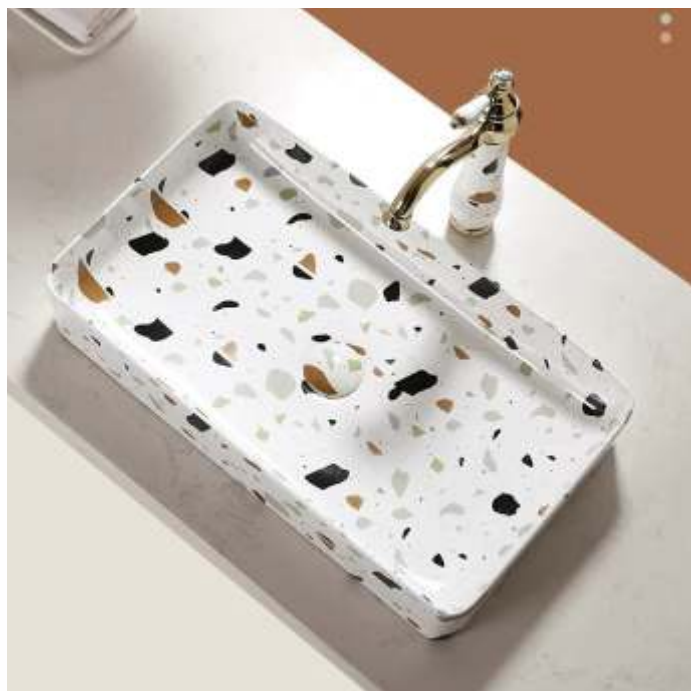

MARY TERRAZO

Size : 605x350x110 mm

Anti Bacterial Coating

Matching Pop Up

Product Code : 89