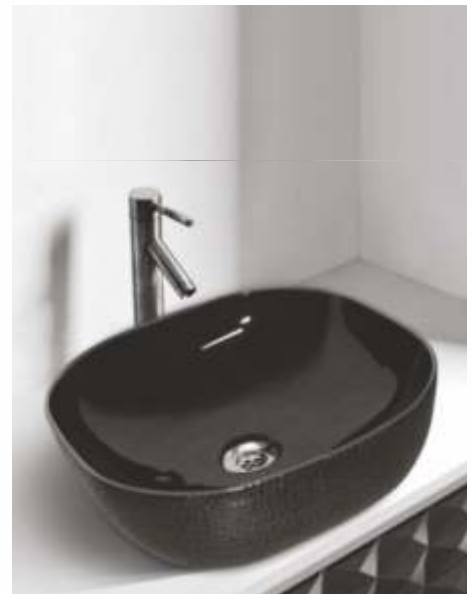

Size : 500x370x110 mm
 Anti Bacterial Coating
 Product Code : 55

LIMITED EDITION

GALAXY GLOSS BLACK

Size : 490x490x140 mm
 Anti Bacterial Coating
 Product Code : 56

LIMITED EDITION

BRIZZO GLOSS CROCODILE BLACK