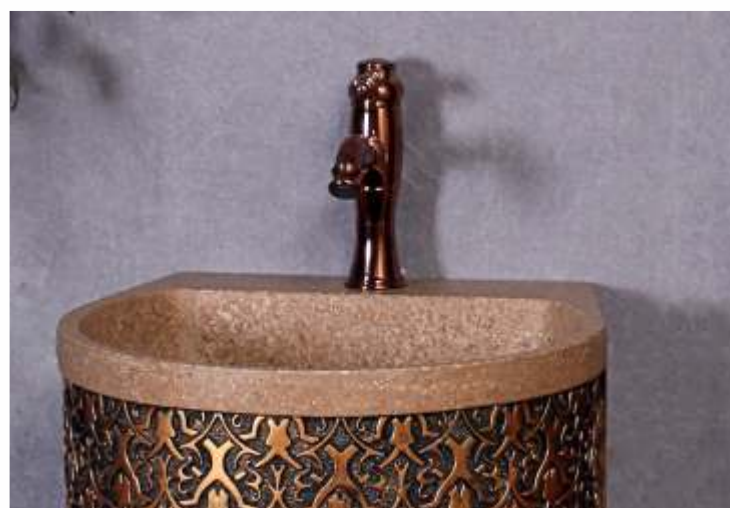

LIMITED EDITION