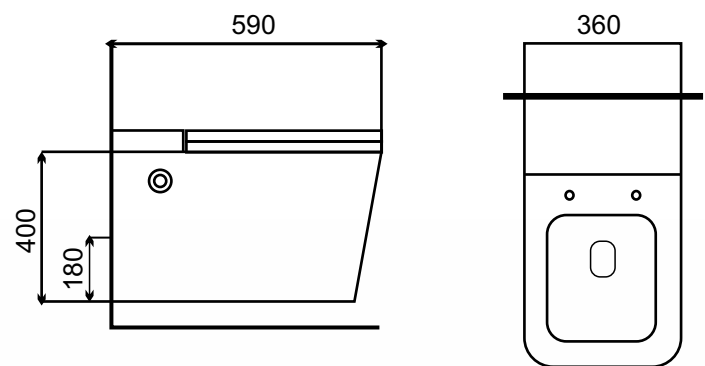

Scan For
Application
& Installation Video

AURA TANKLESS WALL HUNG

Size: 590x360x400mm

Anti Bacterial Coating | Blind Installation

Soft close detachable UF seat cover | Flushing Sensor | Battery Operated

Product Code : 07